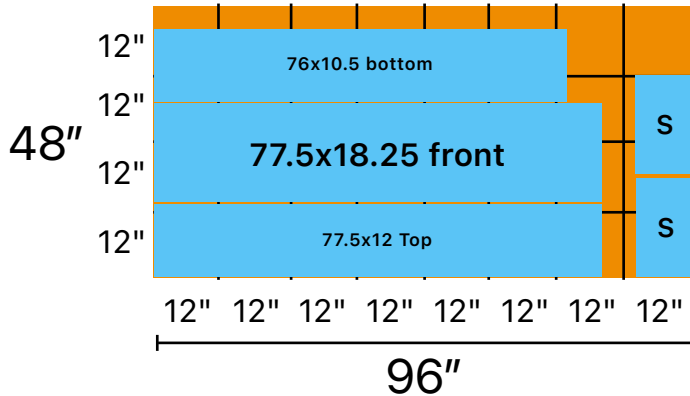

LEGO Storage Box

Mother Daughter Projects DIY Aug 2024

Top
77.5in x 12in

Sides
(2) 18.25in x 10.5in

Bottom
76in x 10.5in

Front/back
(2) 77.5in x 18.25in